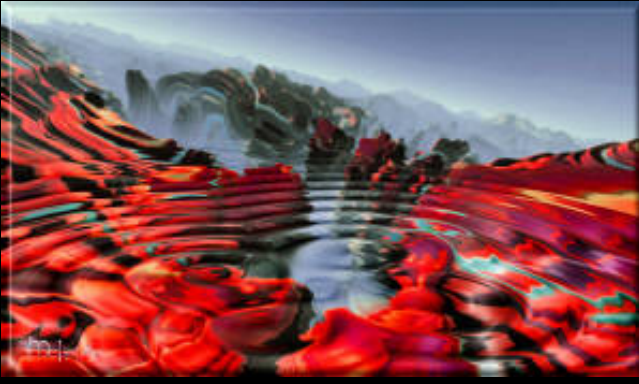

ABSTRACTS- 3D CYBERHOLOGRAMS

HOME

"RED VALLEY" MIXED MEDIA OIL ON CANVAS

"RED ZINNIA" MIXED MEDIA OIL ON CANVAS

"WILD FLOWERS" MIXED MEDIA OIL ON CANVAS

ALL PAINTINGS ARE 24" X 30" AND ARE AVAILABLE IN VARIOUS PROPORTIONAL SIZES AS HAND-EMBELLISHED GICLEES ON FREDRIX CANVAS OR AS ARCHIVAL PRINTS. PLEASE CALL THE GALLERY DIRECTLY FOR MORE INFORMATION. 888-368-5213