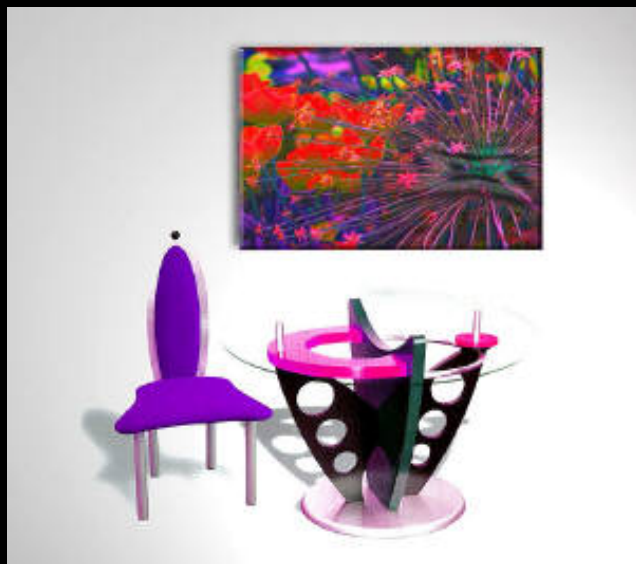

"WILD FLOWERS" MIXED MEDIA OIL ON CANVAS