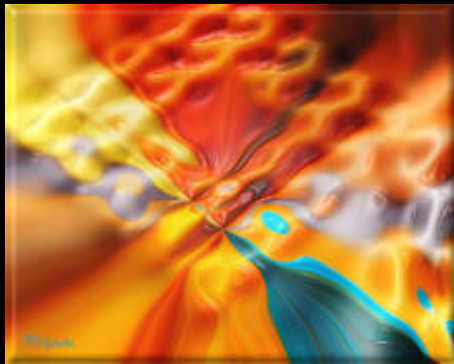

# THE AWARD-WINNING ART OF MCKENZIE

[HOME](#)

CLICK BELOW THE PAINTINGS TO SEE MORE AVAILABLE IN THE SAME COLOR SCHEME

[MONOCHROMATIC](#) [HOME SETTINGS](#)

[HOT PINKS, PURPLES](#) [HOME SETTINGS](#)

[ORANGES, YELLOWS](#) [HOME SETTINGS](#)

[BROWNS](#) [HOME SETTINGS](#)

[GREENS](#) [HOME SETTINGS](#)

[BLUES](#) [HOME SETTINGS](#)

[3D CYBERHOLOGRAMS](#) [HOME SETTINGS](#)

HOME

ABSTRACTS- HOT PINKS, REDS, PURPLES

ALL PAINTINGS ARE 24" X 30" AND ARE AVAILABLE IN VARIOUS PROPORTIONAL SIZES AS HAND-EMBEDDED GICLEES ON FREDRIX CANVAS OR AS ARCHIVAL PRINTS. PLEASE CALL THE GALLERY DIRECTLY FOR MORE INFORMATION. 888-368-5213