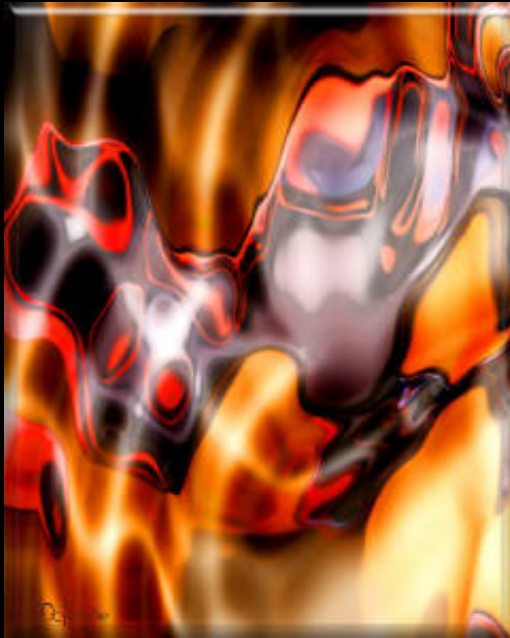

ALL PAINTINGS ARE 24" X 30" AND ARE AVAILABLE IN VARIOUS PROPORTIONAL SIZES AS HAND-EMBELLISHED GICLEES ON FREDRIX CANVAS OR AS ARCHIVAL PRINTS. PLEASE CALL THE GALLERY DIRECTLY FOR MORE INFORMATION. 888-368-5213

[NEXT](#)

[HOME SETTINGS](#)

"LIQUID FLAMES" DIPTYCH MIXED MEDIA OIL ON CANVAS