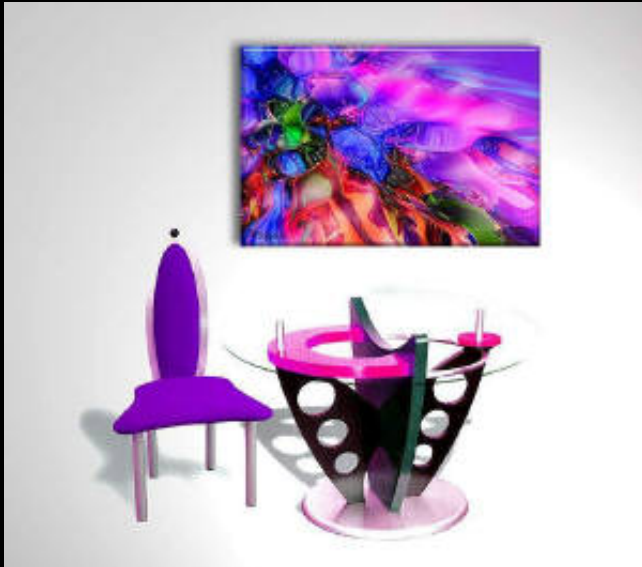

HOME

BACK

"HEAVY" MIXED MEDIA OIL ON CANVAS

ALL PAINTINGS ARE 24" X 30" AND ARE AVAILABLE IN VARIOUS PROPORTIONAL SIZES AS HAND-EMBELLISHED GICLEES ON FREDRIX CANVAS OR AS ARCHIVAL PRINTS. PLEASE CALL THE GALLERY DIRECTLY FOR MORE INFORMATION. 888-368-5213