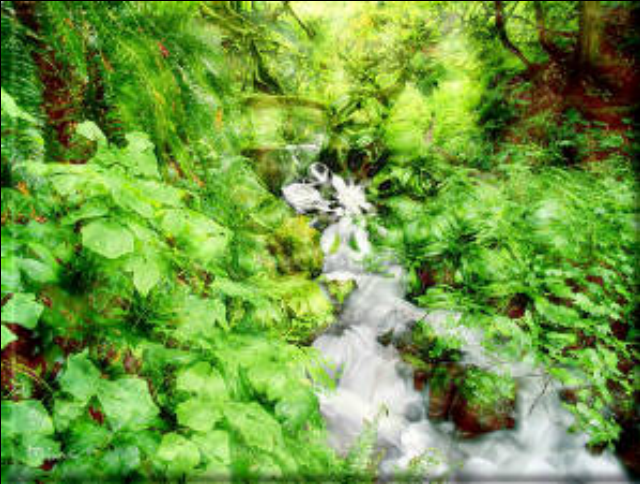

ABSTRACTS- GREENS

HOME

"FANTASY FOREST" MIXED MEDIA OIL ON CANVAS